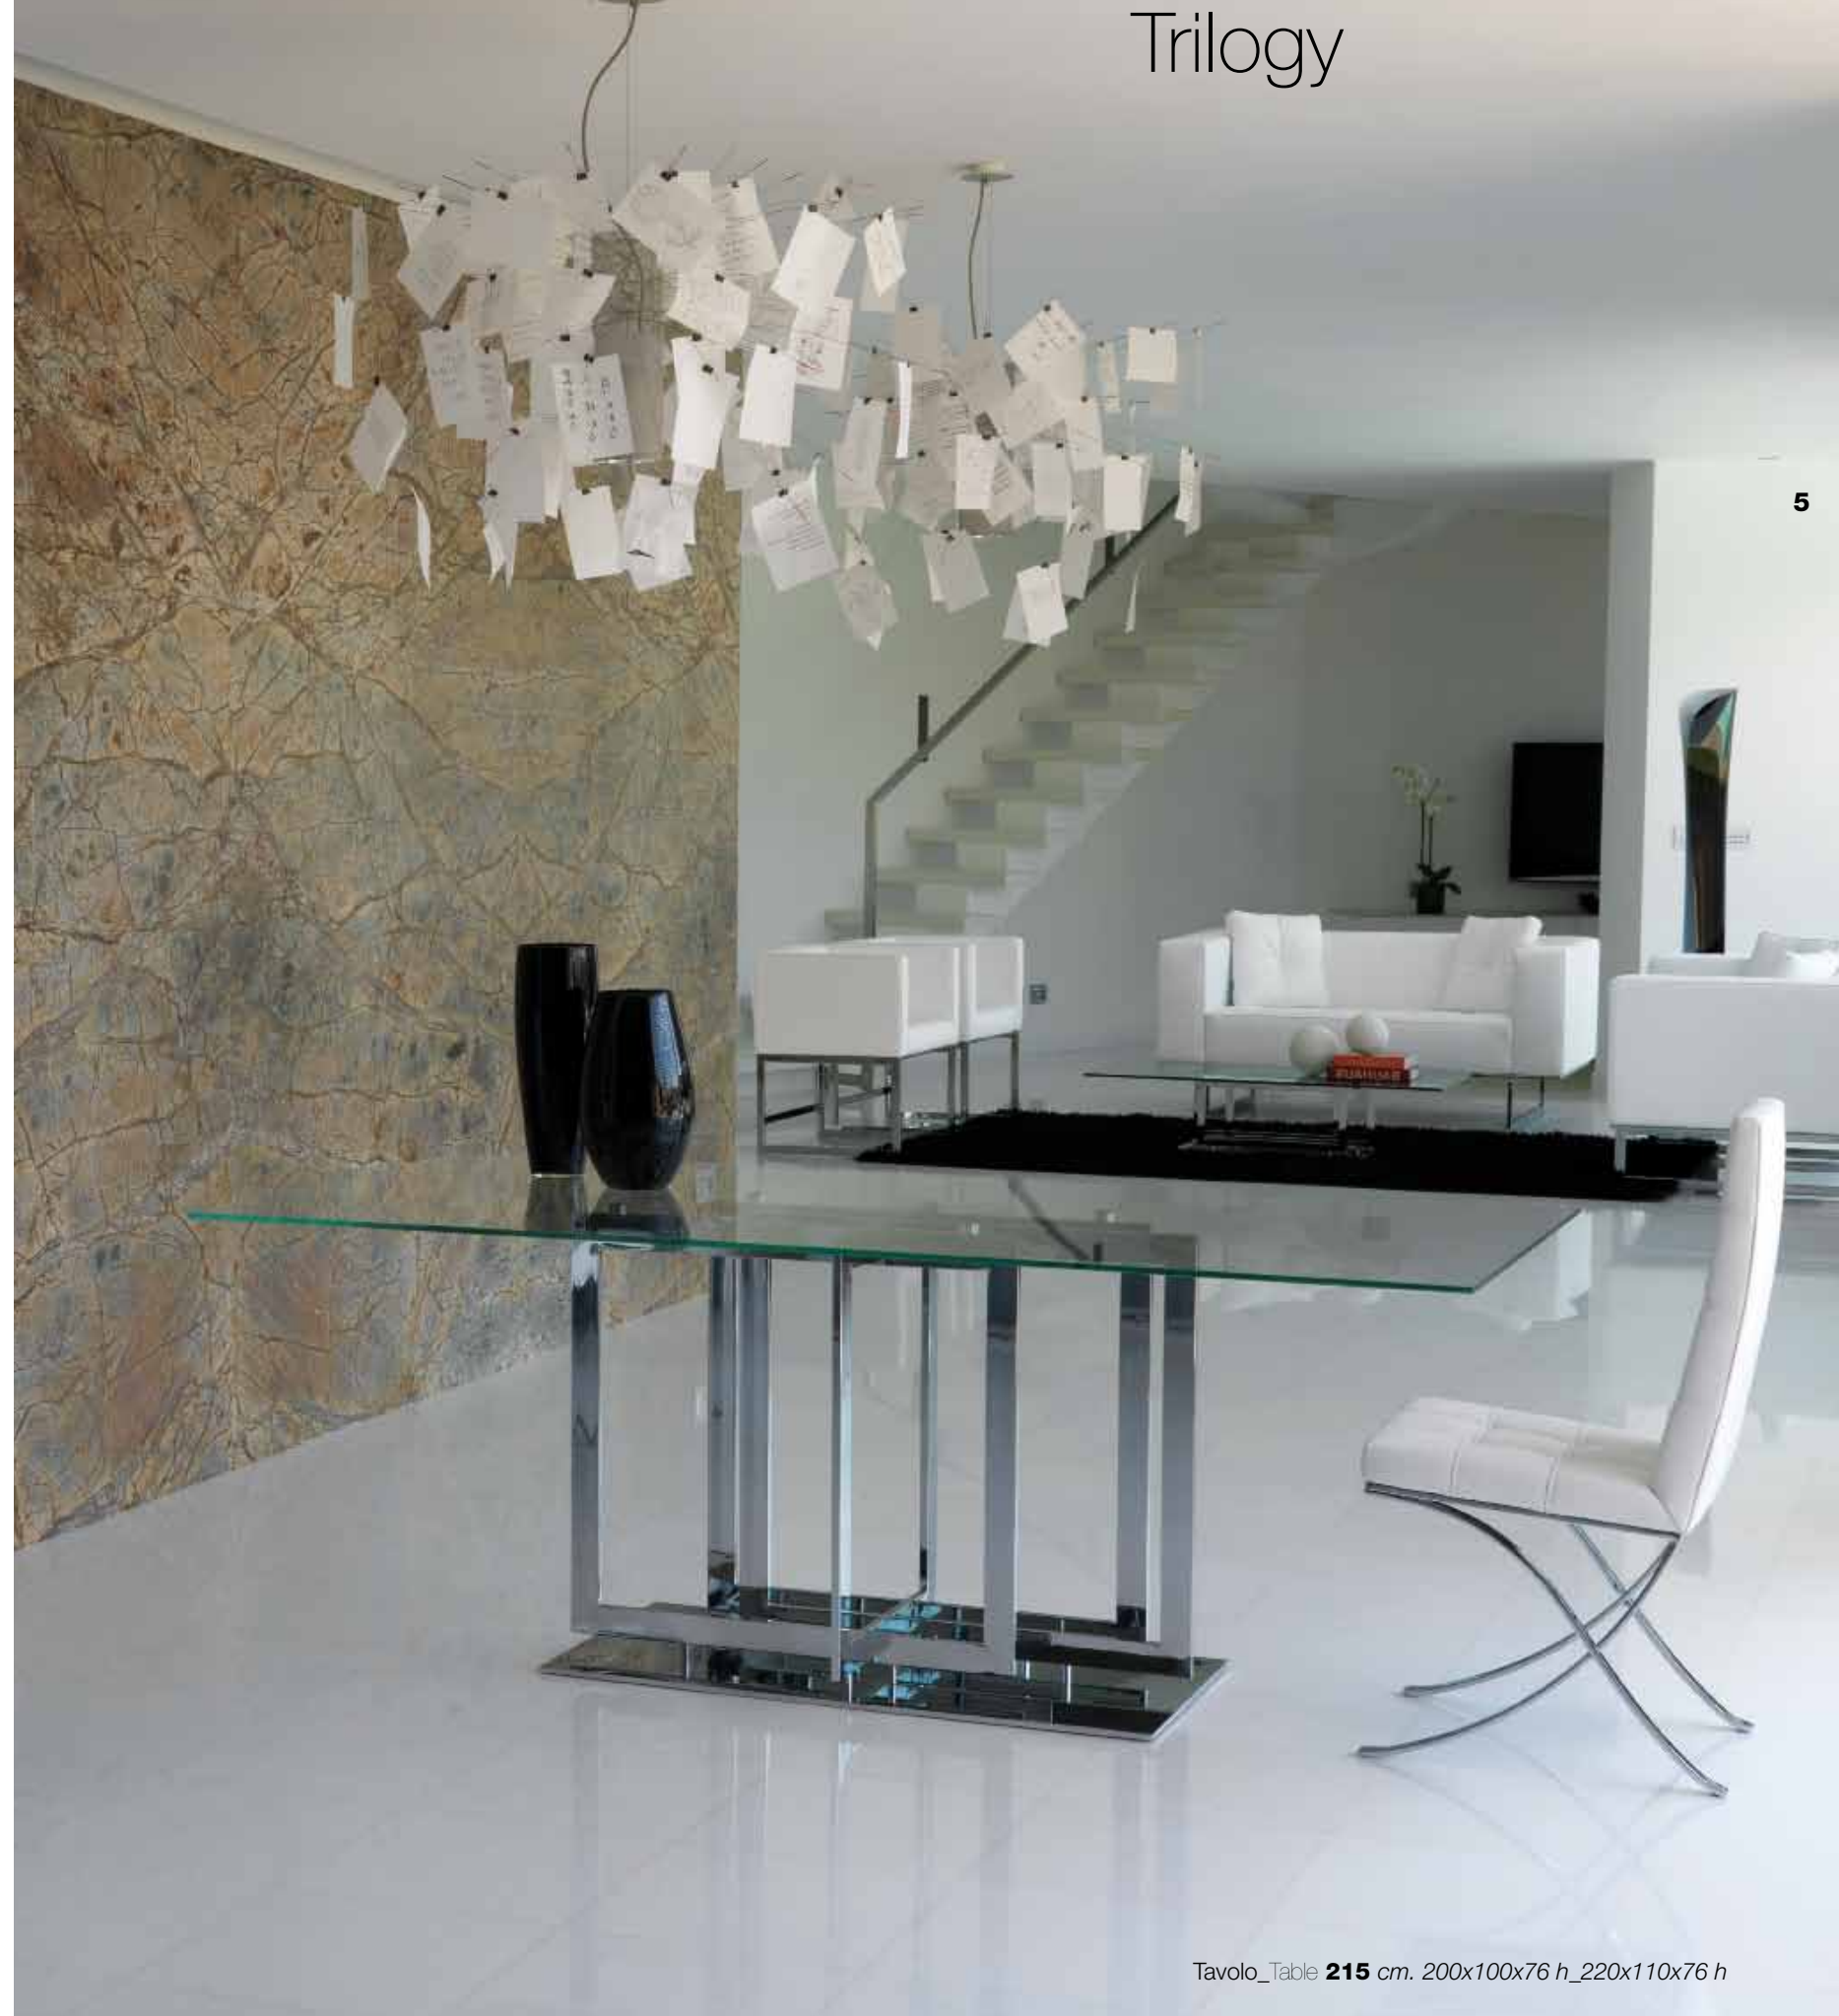

Tavolo_Table 215 cm. 200x100x76 h_220x110x76 h